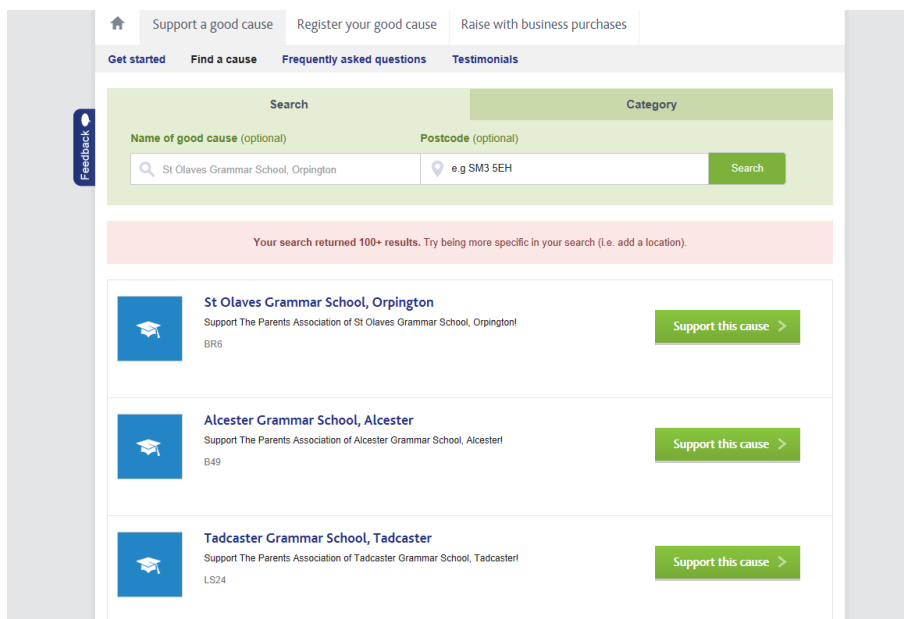

### Step 3: Search for St Olave's under "Name of good cause"

Enter part of the school's name and click on "Find" -> Then, click on "Support this cause"