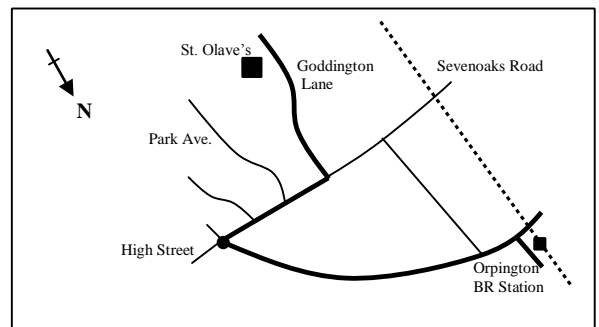

Directions to St. Olave's Grammar School

By road

At the [M25] Junction 4 roundabout, take the fourth exit (A224) to Orpington. Proceed for 2½ miles, before taking the fifth left into Goddington Lane, which is immediately after the Volvo car showroom. St Olave's can be found on the right, after 500 metres.

By rail

Half hourly from Victoria (34 mins.); frequently from Charing X (24 to 33 mins).

From Station Approach (approx. 20 min. walk or taxi; no bus) turn left down hill and continue to the roundabout; right into Sevenoaks Road; third left into Goddington Lane; School is on the left, after 500 metres.