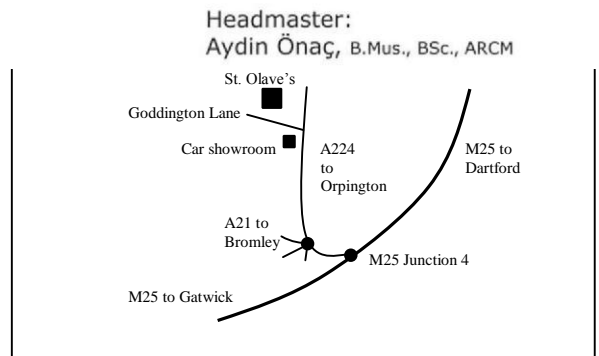

Directions to St. Olave's Grammar School

By road

At the [M25] Junction 4 roundabout, take the fourth exit (A224) to Orpington. Proceed for 2½ miles, before taking the fifth left into Goddington Lane, which is immediately after the Volvo car showroom. St Olave's can be found on the right, after 500 metres.

By rail

Half hourly from Victoria (34 mins.); frequently from Charing X (24 to 33 mins).

From Station Approach (approx. 20 min. walk or taxi; no bus) turn left down hill and continue to the roundabout; right into Sevenoaks Road; third left into Goddington Lane; School is on the left, after 500 metres.