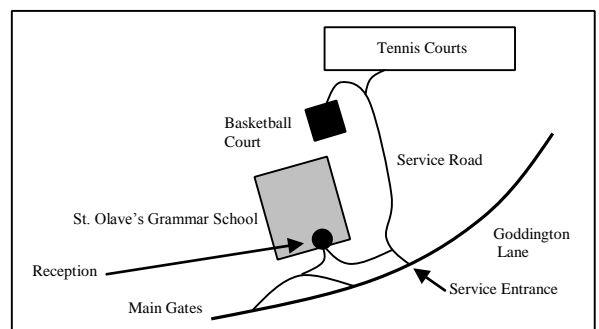

Specialist Schools
and Academies Trust
EXCELLENCE AND DIVERSITY

St Olave's & St Saviour's Schools Foundation

St Olave's actively promotes disability equality.
Please let us know if you have any special requirements.

Goddington Lane
Orpington
Kent BR6 9SH

Tel: 01689 820101
Fax: 01689 897943

E-mail: office@saintolaves.net
www.saintolaves.net